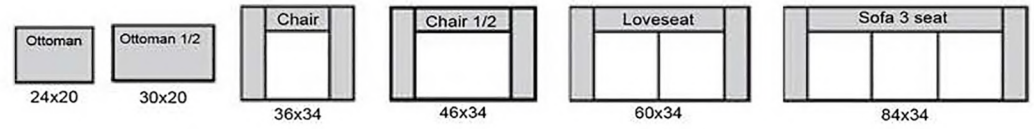

Cambridge

The Leather Sofa Co.

length x depth

Product measurements are approximate and will vary.