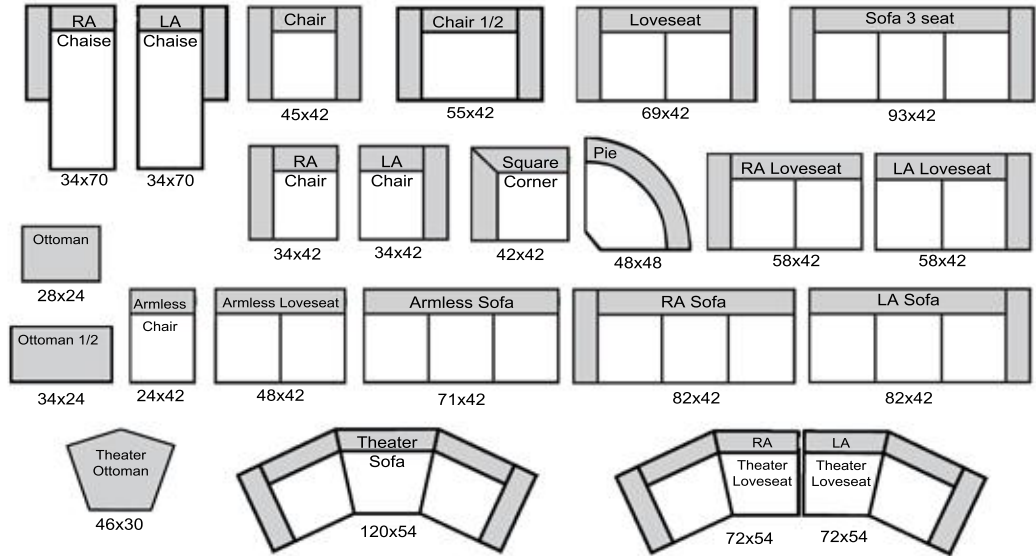

Catera

THE LEATHER SOFA^{CO.}

length x depth

Product measurements are approximate and will vary.