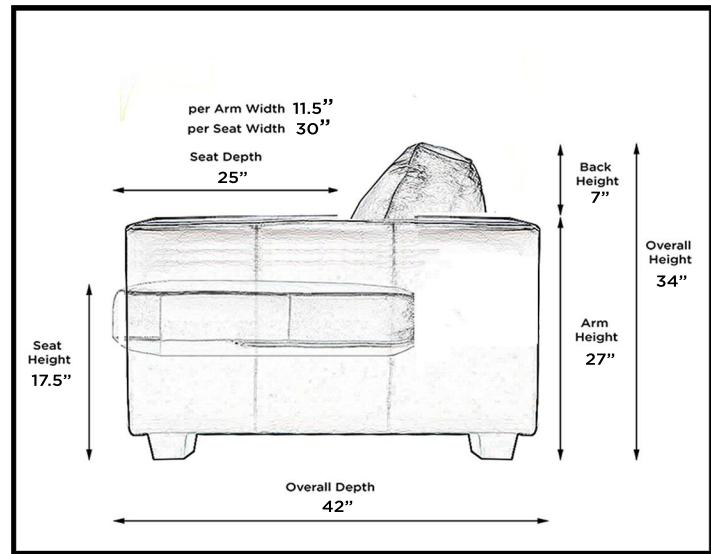

Gev

The Leather Sofa Co.

length x depth

Product measurements are approximate and will vary.