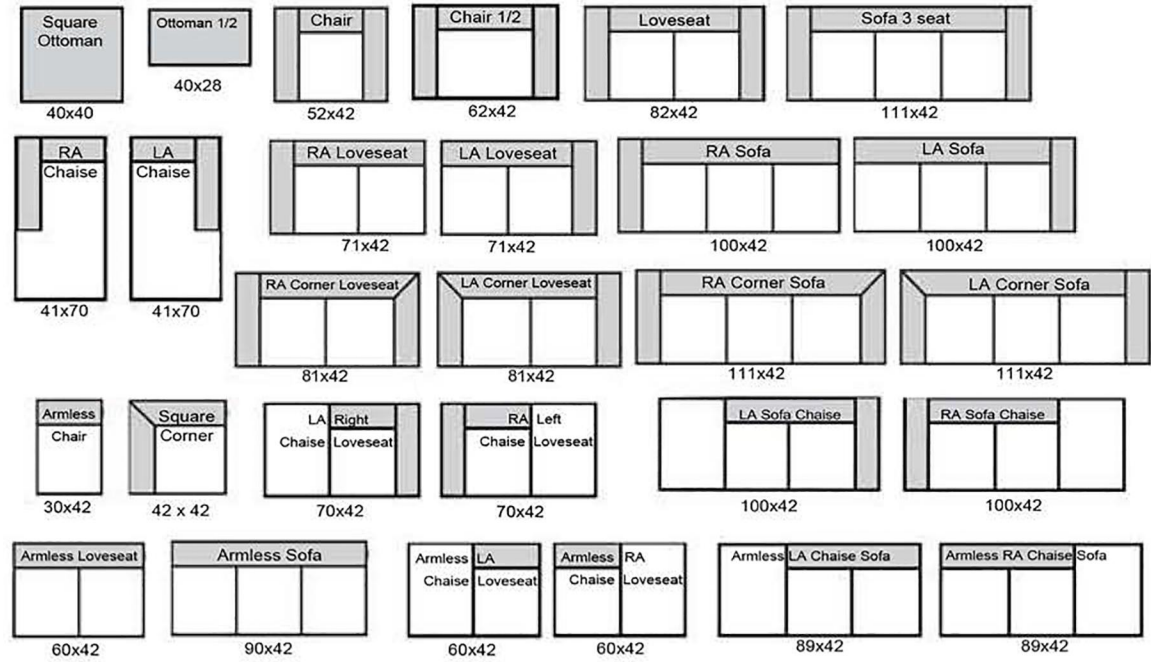

Gev

The Leather Sofa Co.

length x depth

Product measurements are approximate and will vary.