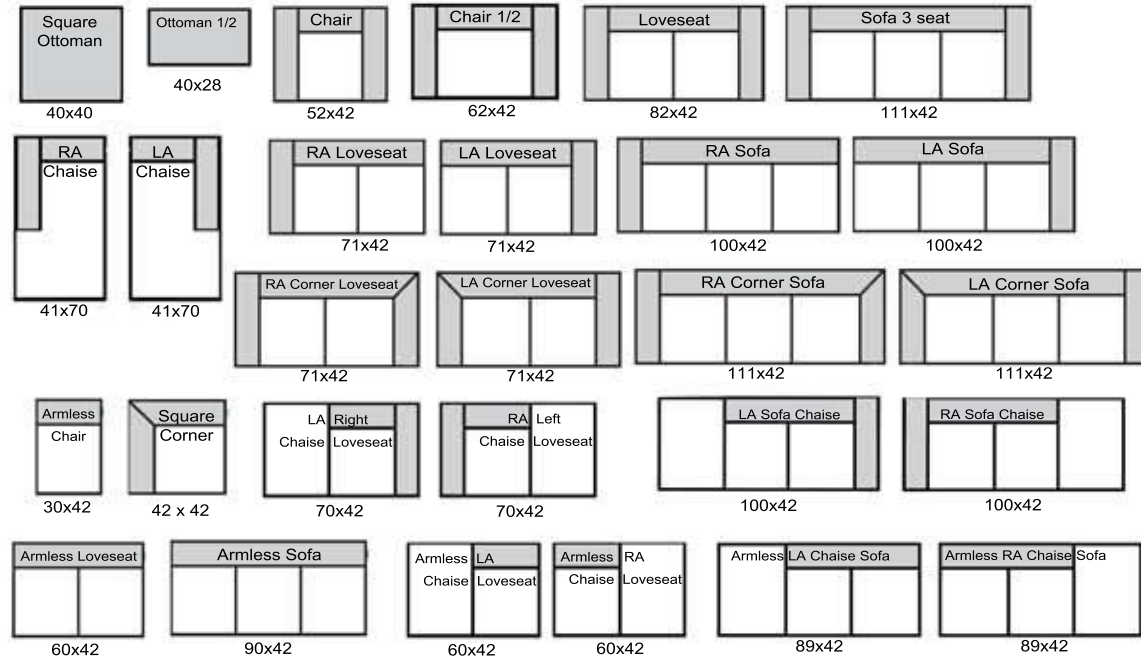

Gev

THE LEATHER SOFA^{CO.}

length x depth

Product measurements are approximate and will vary.