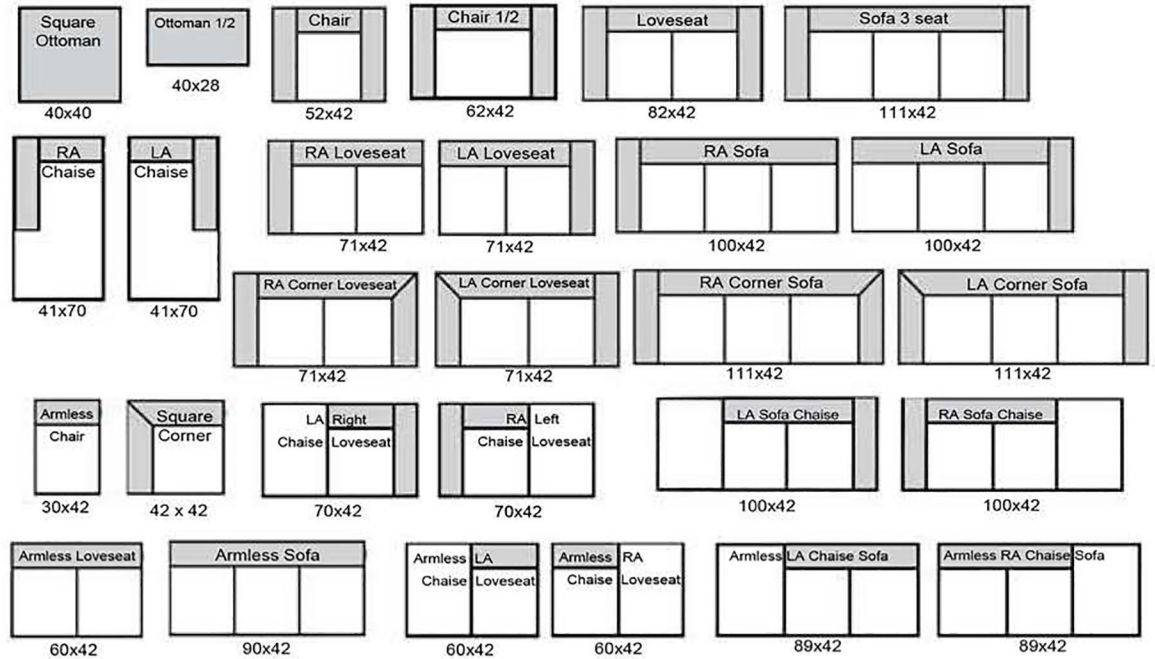

Gev

The Leather Sofa Co.

length x depth

Product measurements are approximate and will vary.