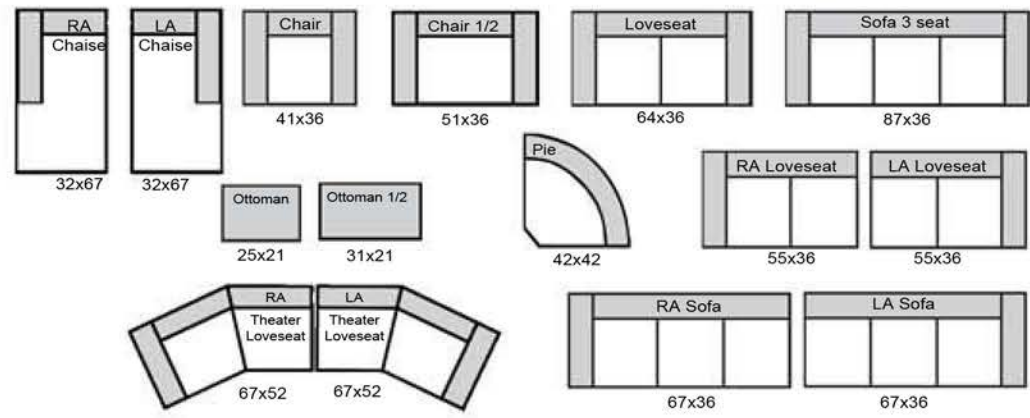

Jordicia

The Leather Sofa Co.

length x depth

Product measurements are approximate and will vary.