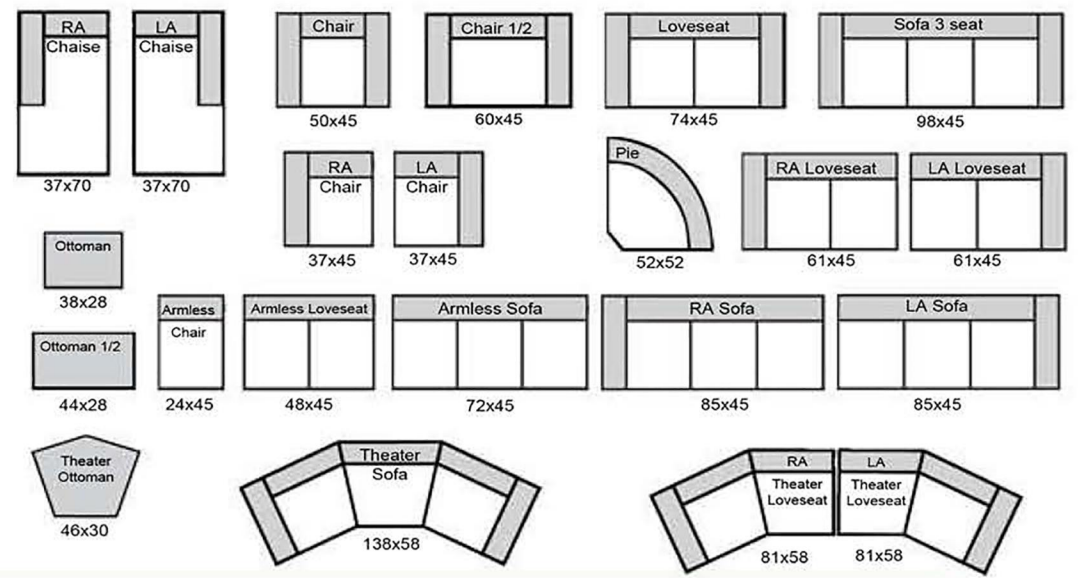

# The Leather Sofa Co.

length x depth

Product measurements are approximate and will vary.