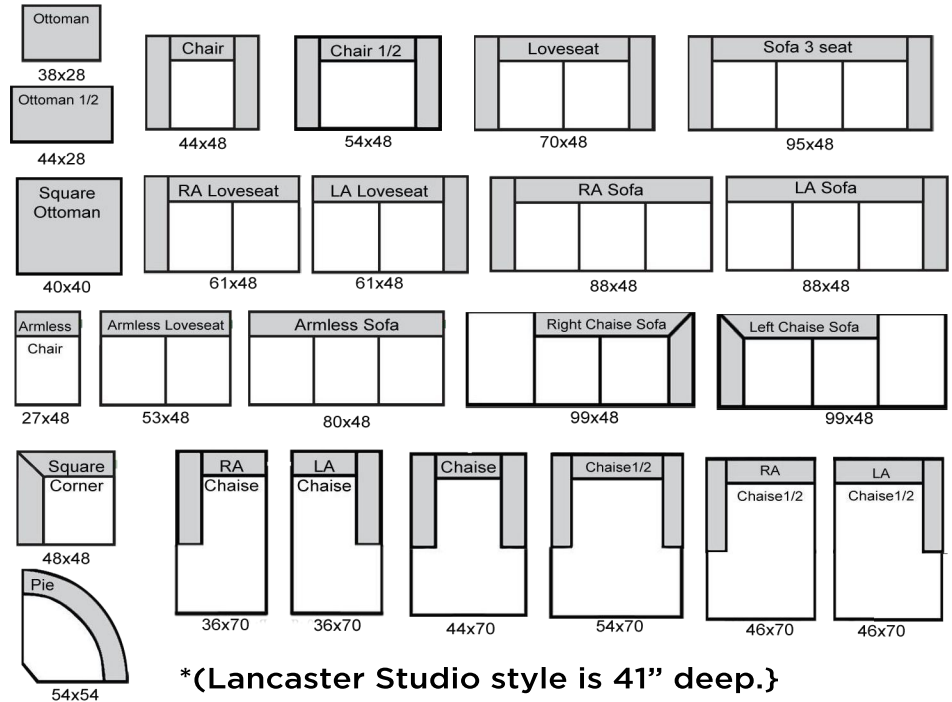

Lancaster

The Leather Sofa Co.

length x depth

Product measurements are approximate and will vary.

*(Lancaster Studio style is 41" deep.)