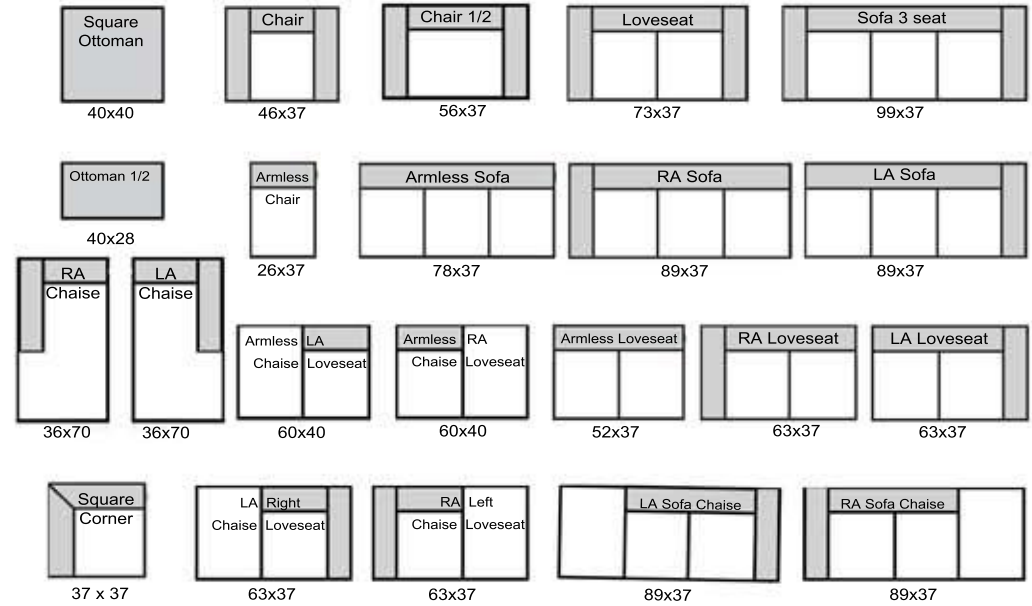

# THE LEATHER SOFA<sup>CO.</sup>

length x depth

**Product measurements are approximate and will vary.**