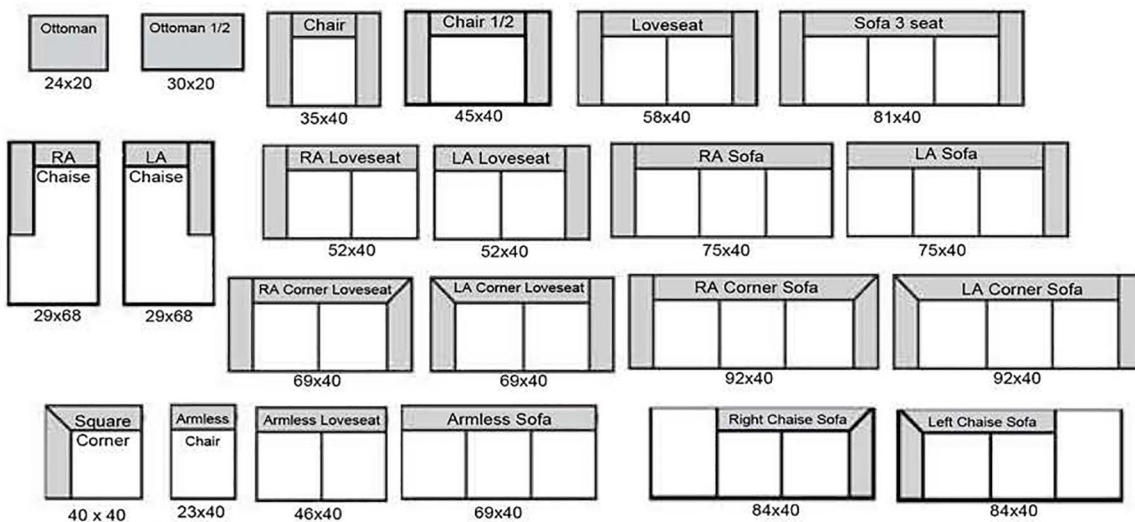

Metro

The Leather Sofa Co.

length x depth

Product measurements are approximate and will vary.