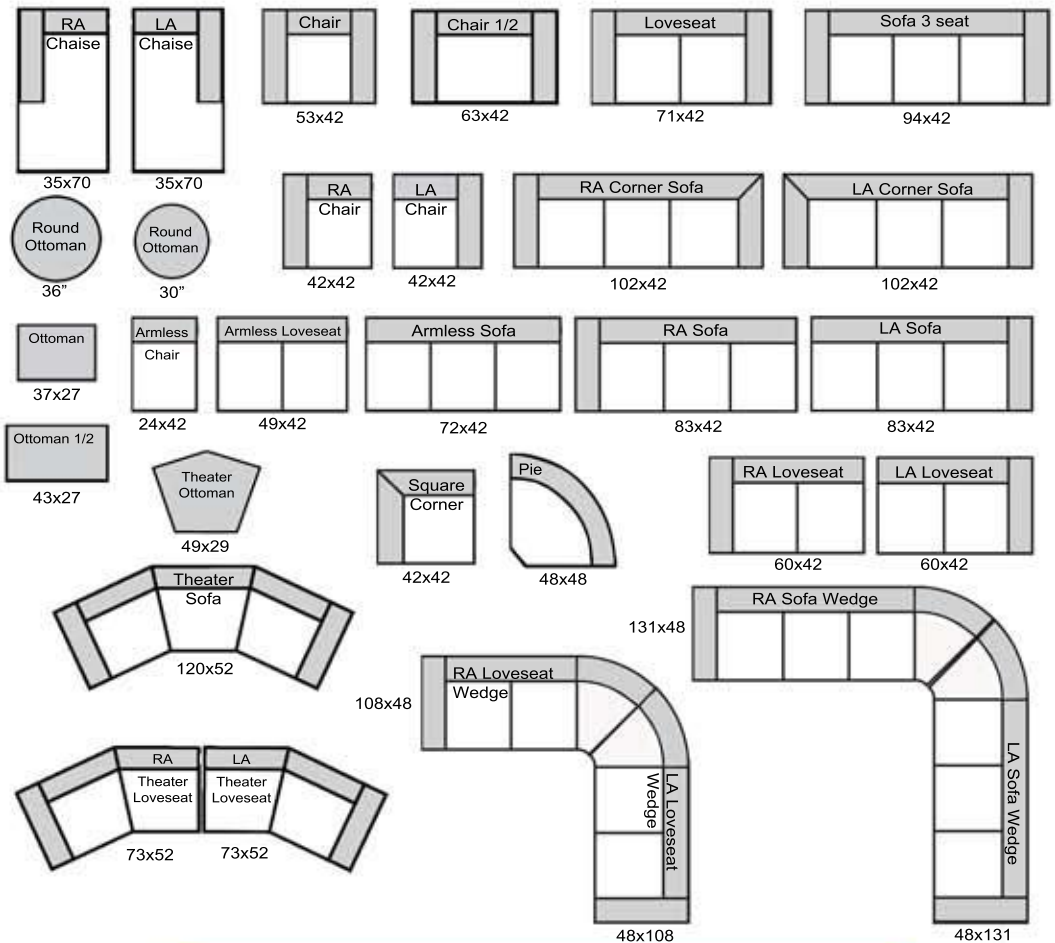

Rafaela

THE LEATHER SOFA^{CO.}

length x depth

Product measurements are approximate and will vary.