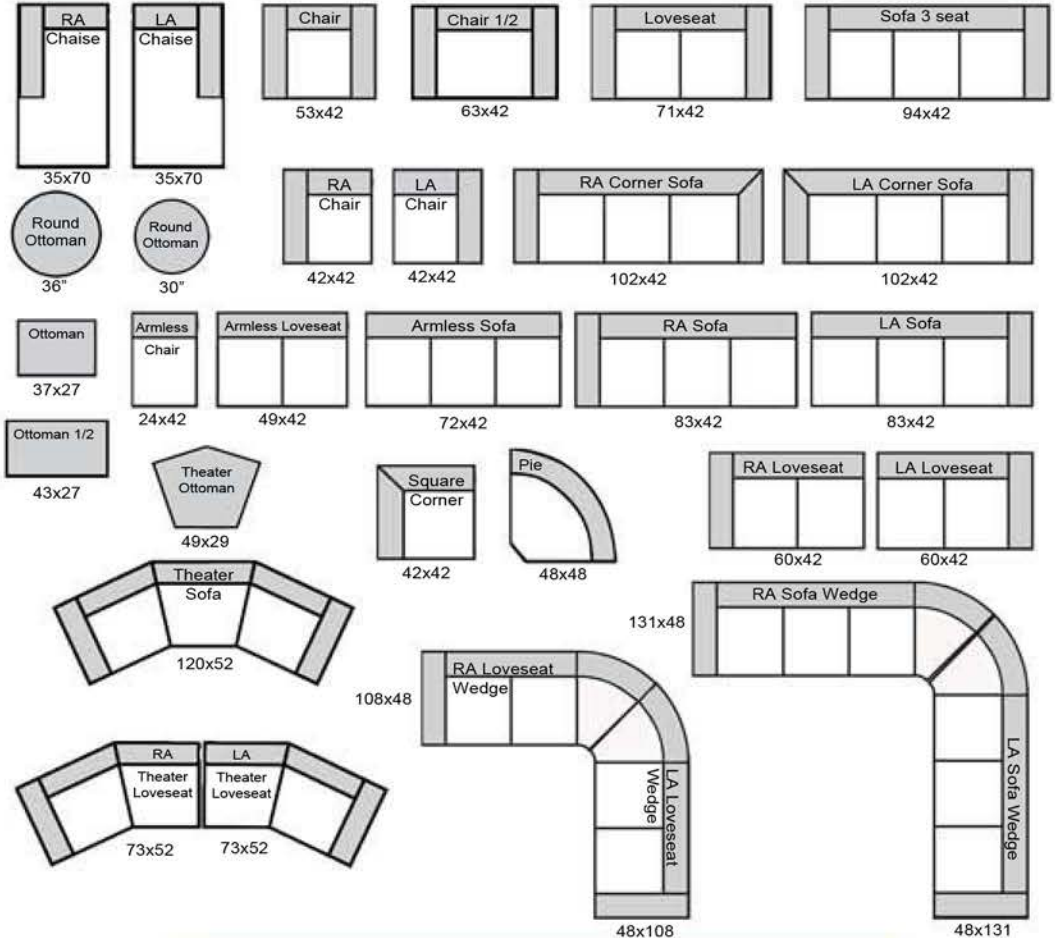

Rafaela

The Leather Sofa Co.

length x depth

Product measurements are approximate and will vary.