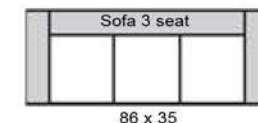

## The Leather Sofa Co.

length x depth

**Product measurements are approximate and will vary.**