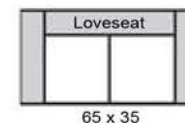

## The Leather Sofa Co.

length x depth

**Product measurements are approximate and will vary.**