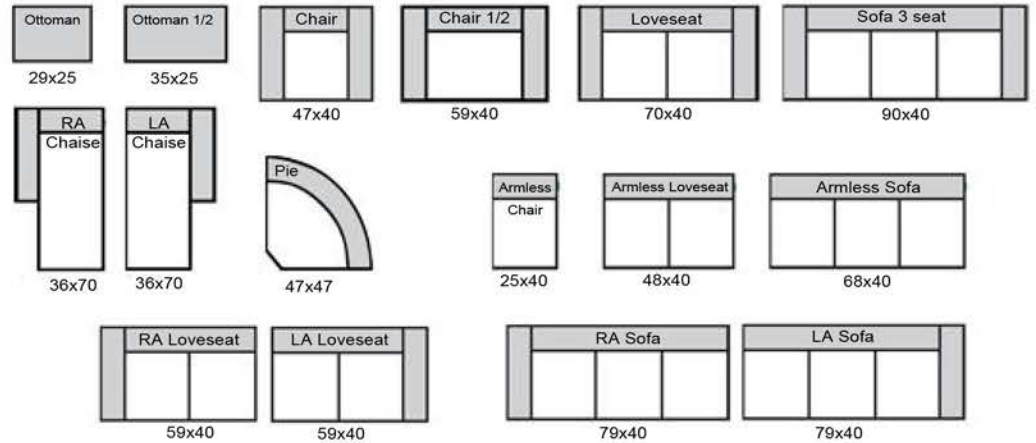

Tango

The Leather Sofa Co.

length x depth

Product measurements are approximate and will vary.