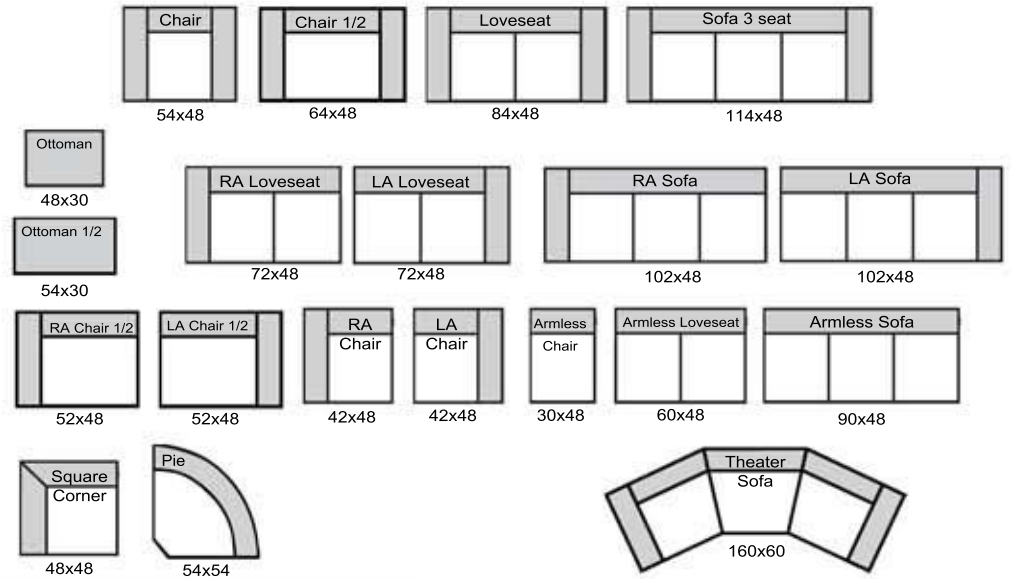

Titan

THE LEATHER SOFA^{CO.}

length x depth

Product measurements are approximate and will vary.