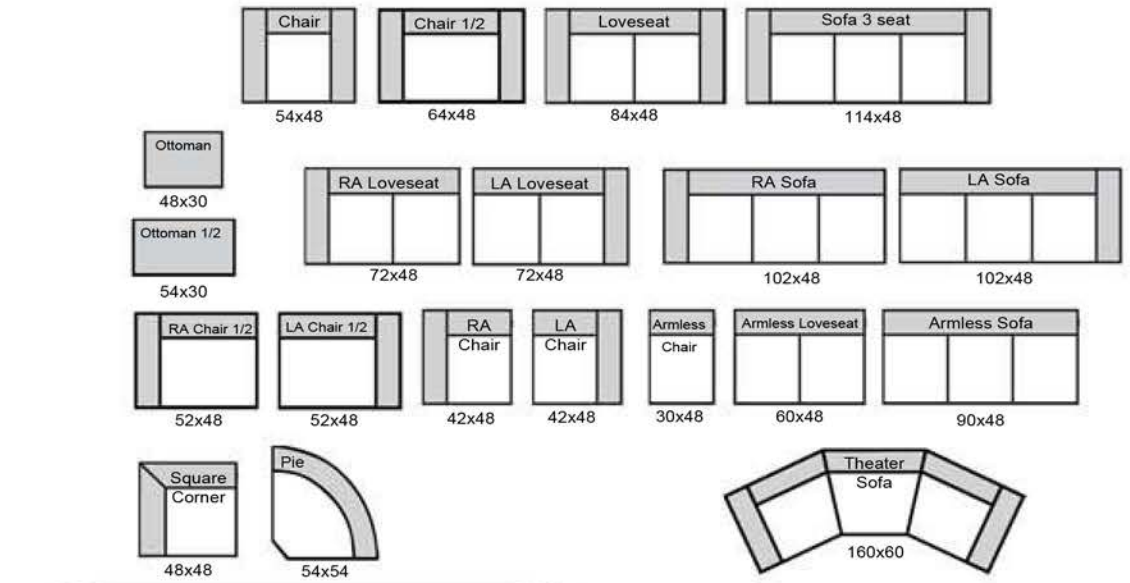

# The Leather Sofa Co.

length x depth

**Product measurements are approximate and will vary.**