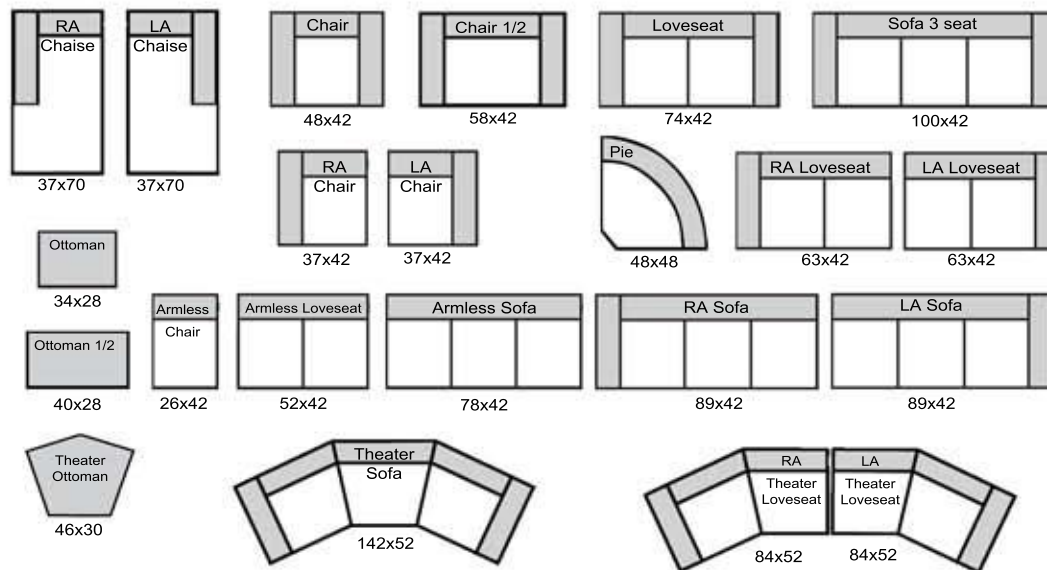

# THE LEATHER SOFA<sup>CO.</sup>

length x depth

Product measurements are approximate and will vary.