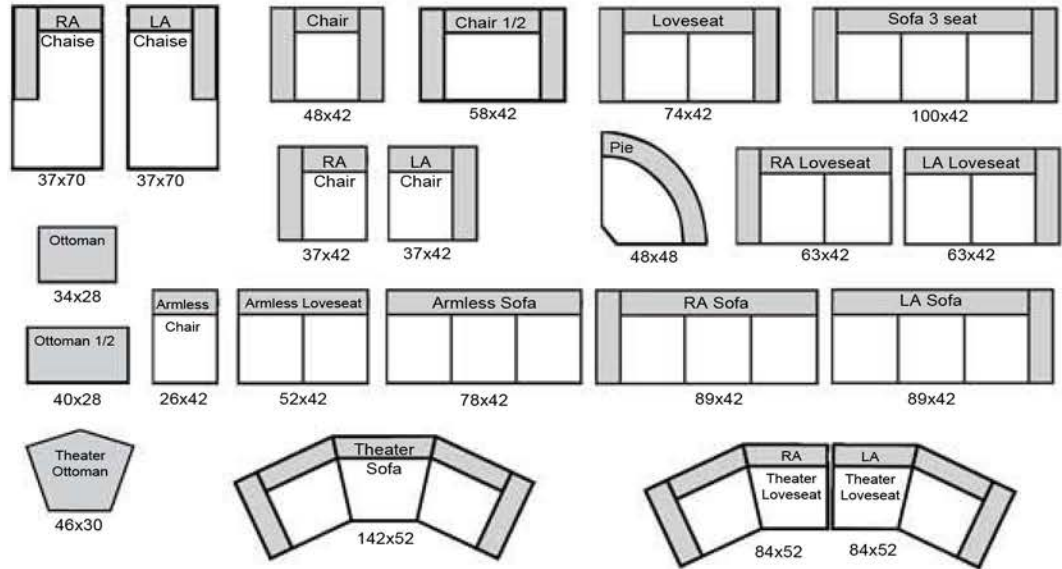

Walton

The Leather Sofa Co.

length x depth

Product measurements are approximate and will vary.